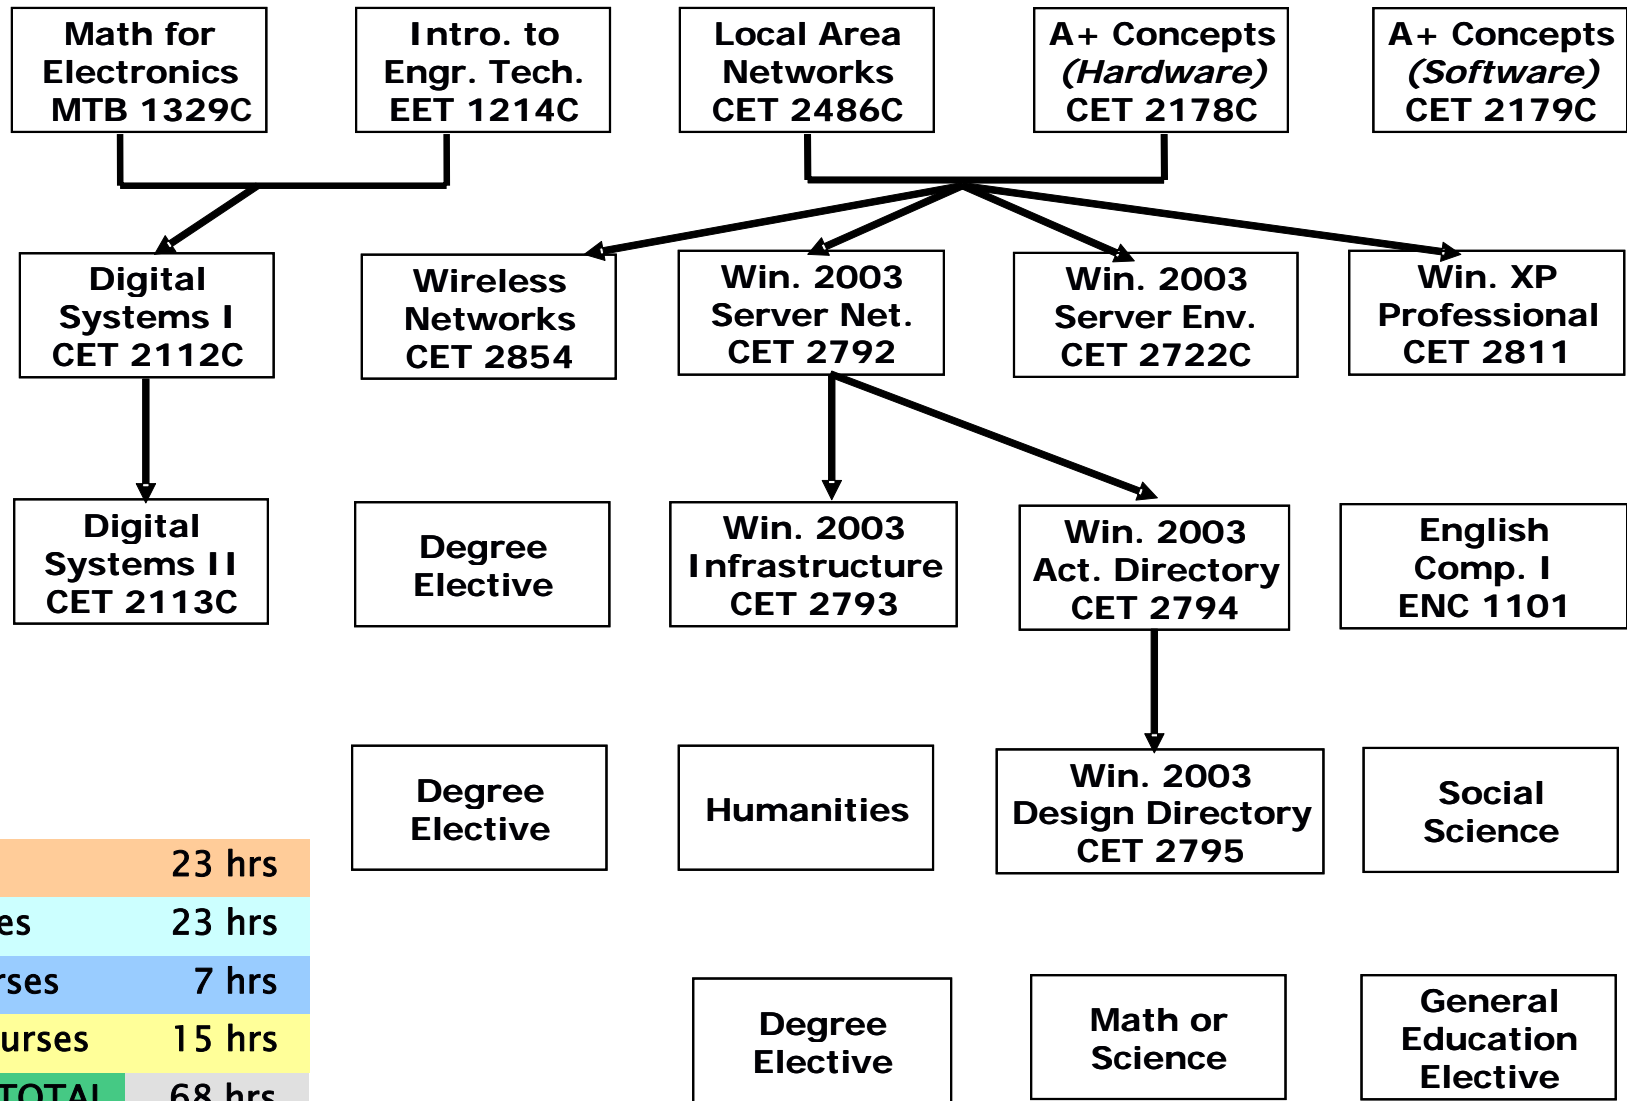

Department of Architecture, Engineering, and Technology

Computer Engineering Technology

CISCO Specialization

Core Courses	23 hrs
Upper Division Courses	23 hrs
Degree Electives Courses	7 hrs
General Education Courses	15 hrs
TOTAL	68 hrs

Department of Architecture, Engineering, and Technology

Computer Engineering Technology

Microsoft Specialization

Core Courses	23 hrs
Upper Division Courses	23 hrs
Degree Electives Courses	7 hrs
General Education Courses	15 hrs
TOTAL	68 hrs