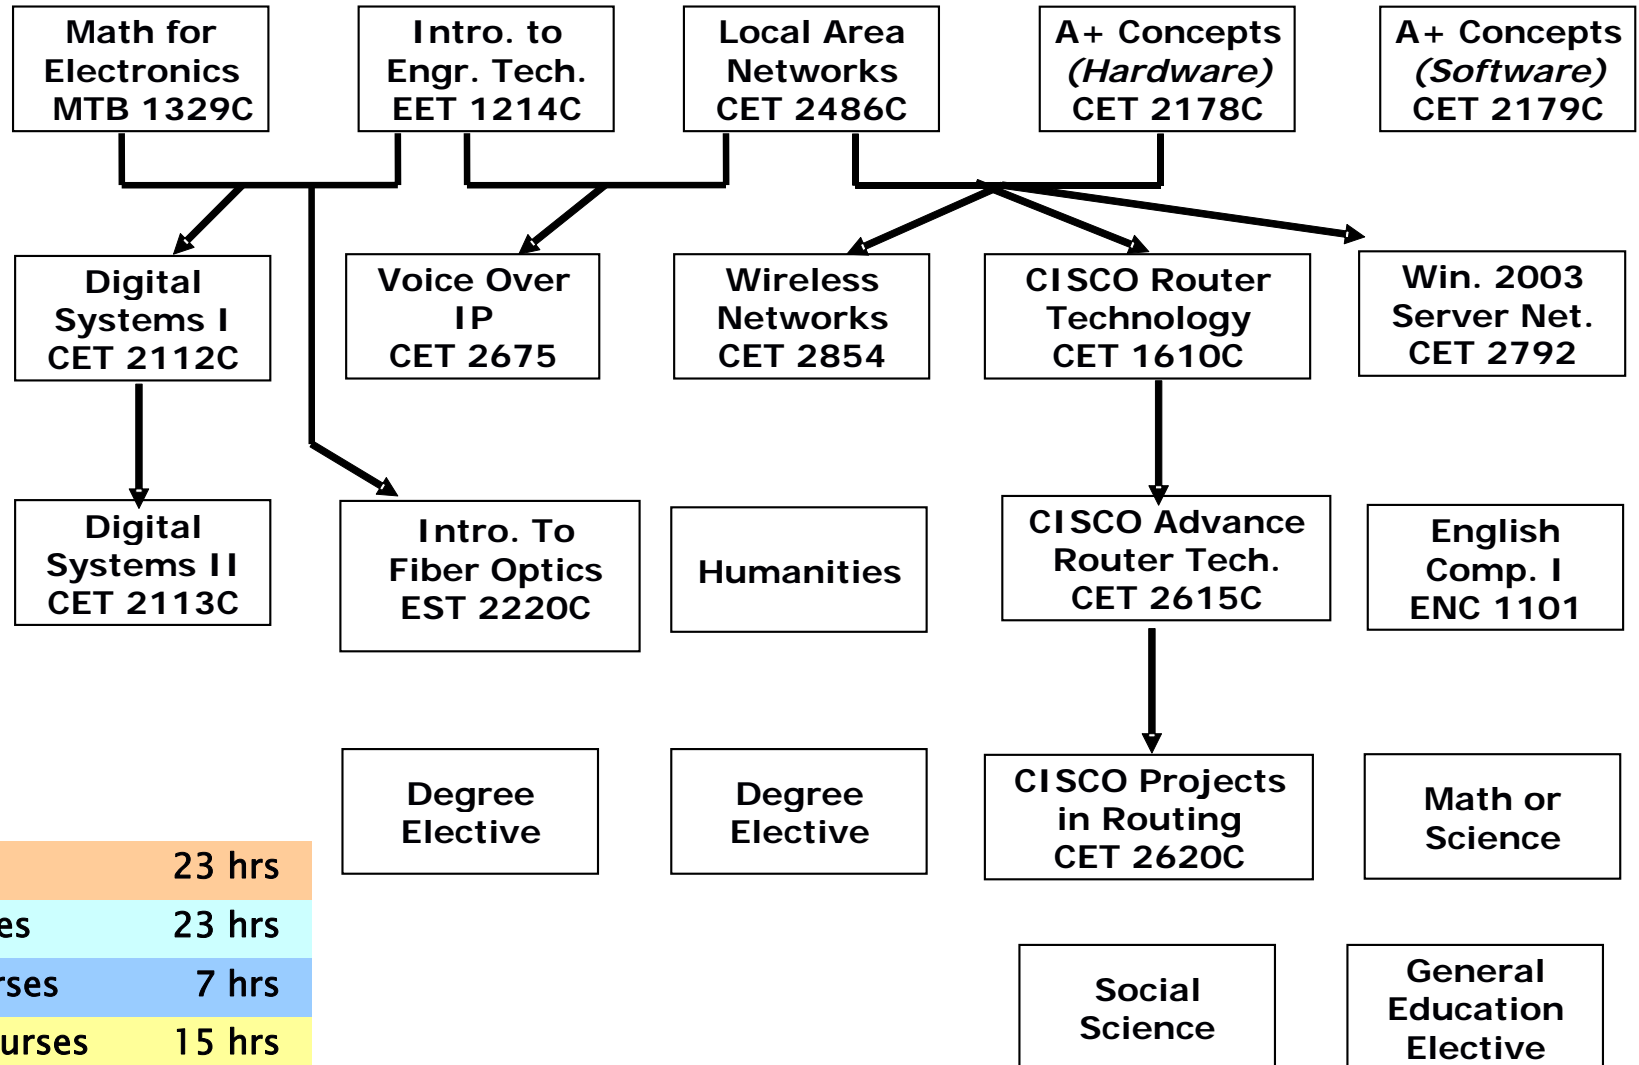

Department of Architecture, Engineering, and Technology

Computer Engineering Technology

CISCO Specialization

Core Courses	23 hrs
Upper Division Courses	23 hrs
Degree Electives Courses	7 hrs
General Education Courses	15 hrs
TOTAL	68 hrs

Department of Architecture, Engineering, and Technology

Computer Engineering Technology

Microsoft Specialization

Core Courses	23 hrs
Upper Division Courses	23 hrs
Degree Electives Courses	7 hrs
General Education Courses	15 hrs
TOTAL	68 hrs